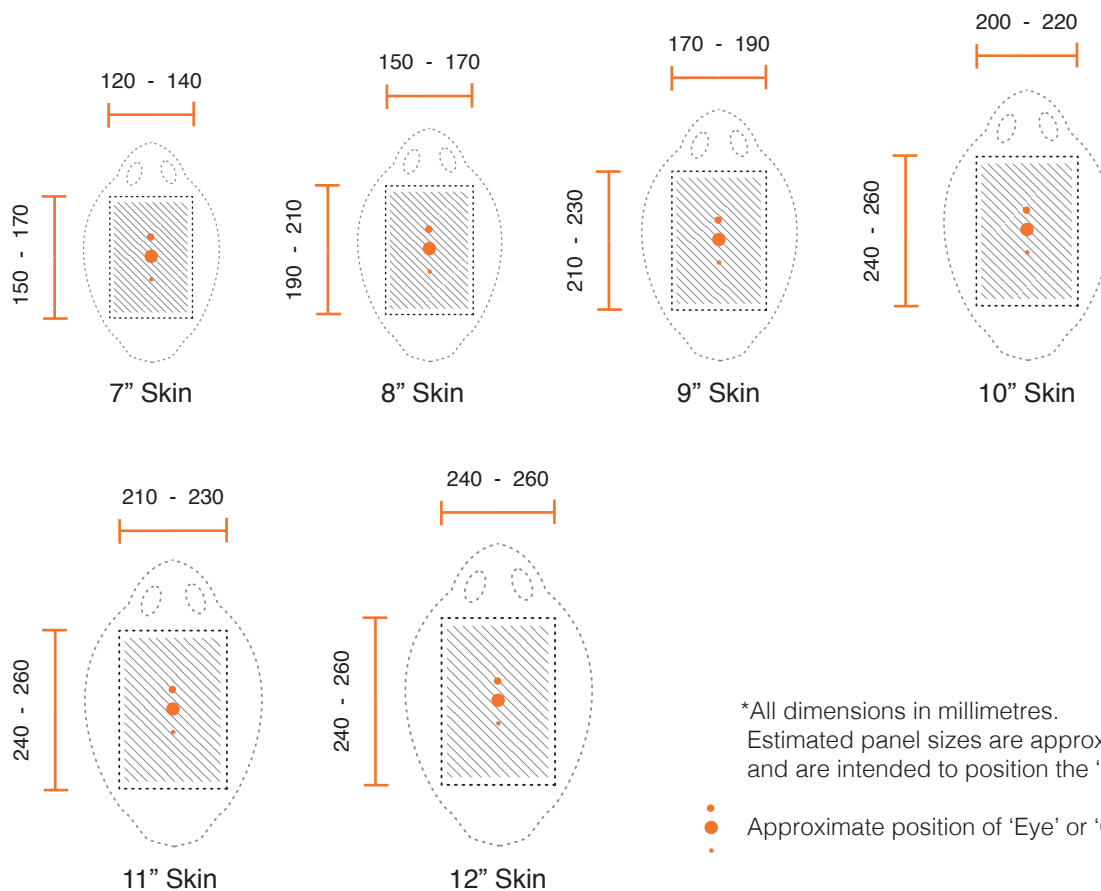

## Cutting Sheet

Information is based on average skin sizes and should be used as an approximate guide only. Skin shapes and sizes vary.

Diagram below illustrates the largest approximate panel size that can be cut from this skin.

### Long Shape

### Round Shape

\*All dimensions in millimetres.

Estimated panel sizes are approximate for each skin size and are intended to position the 'eye' or 'crown' centrally.

• Approximate position of 'Eye' or 'Crown'.