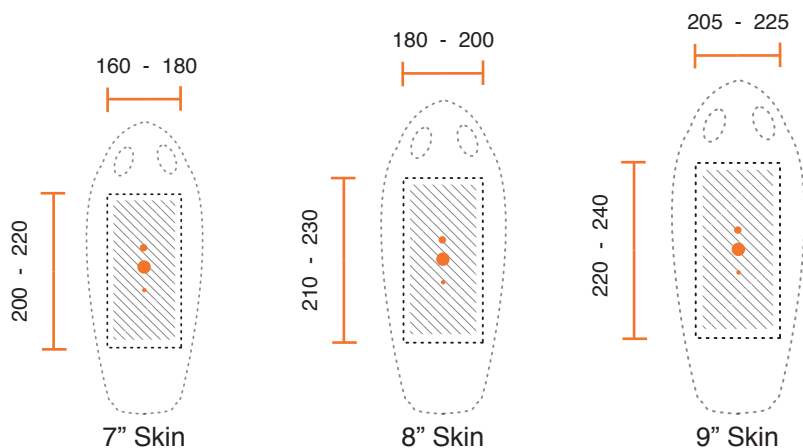

## Cutting Sheet

Information is based on average skin sizes and should be used as an approximate guide only. Skin shapes and sizes vary.

Diagram below illustrates the largest approximate panel size that can be cut from this skin.

### Long Shape

### Round Shape

\*All dimensions in millimetres.

Estimated panel sizes are approximate for each skin size and are intended to position the 'eye' or 'crown' centrally.

• Approximate position of 'Eye' or 'Crown'.