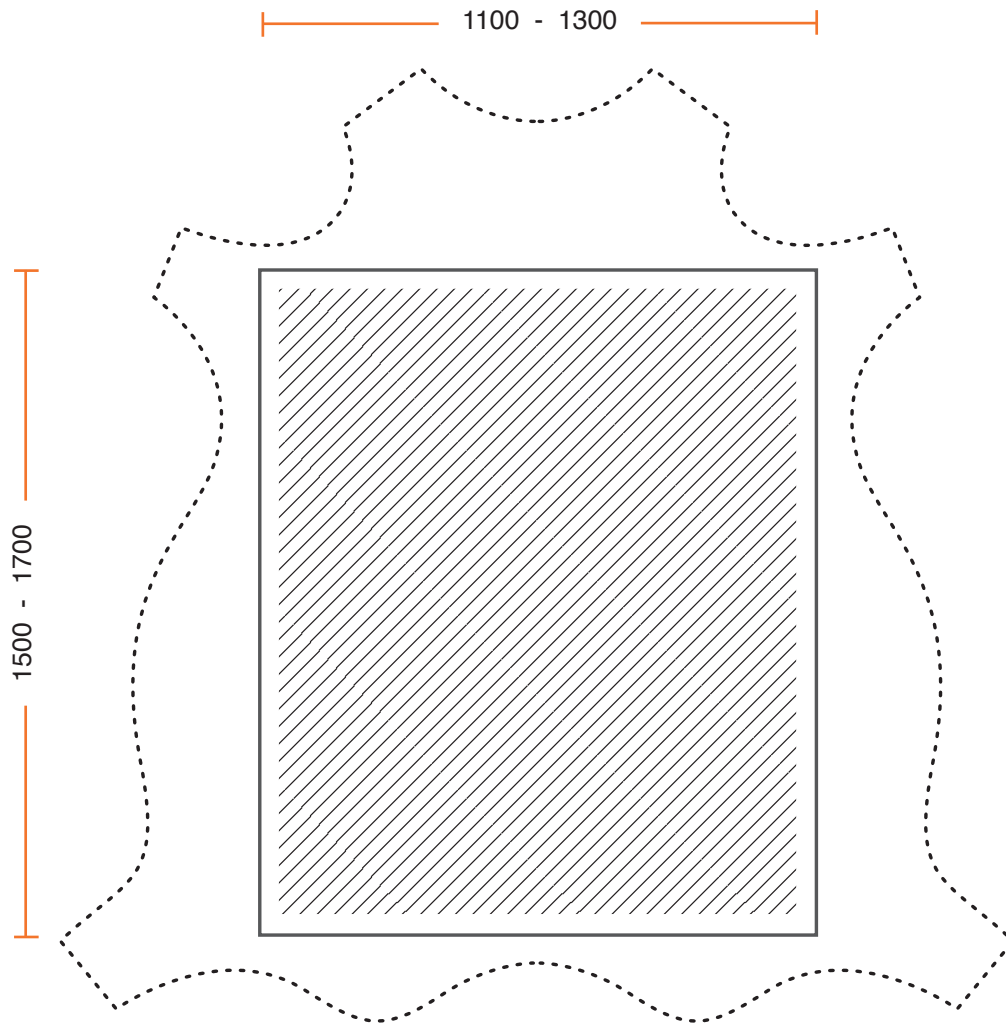

## Cutting Sheet

Information is based on average hide sizes and should be used as an approximate guide only. Hide shapes and sizes vary.

Diagram below illustrates the largest approximate panel size that can be cut from this hide.

\*All dimensions in millimetres.