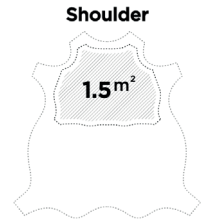

SADDLE

Cutting Sheet

Information is based on average hide sizes and should be used as an approximate guide only. Hide shapes and sizes vary.

Diagram below illustrates the largest approximate panel size that can be cut from this hide.

*All dimensions in millimetres.