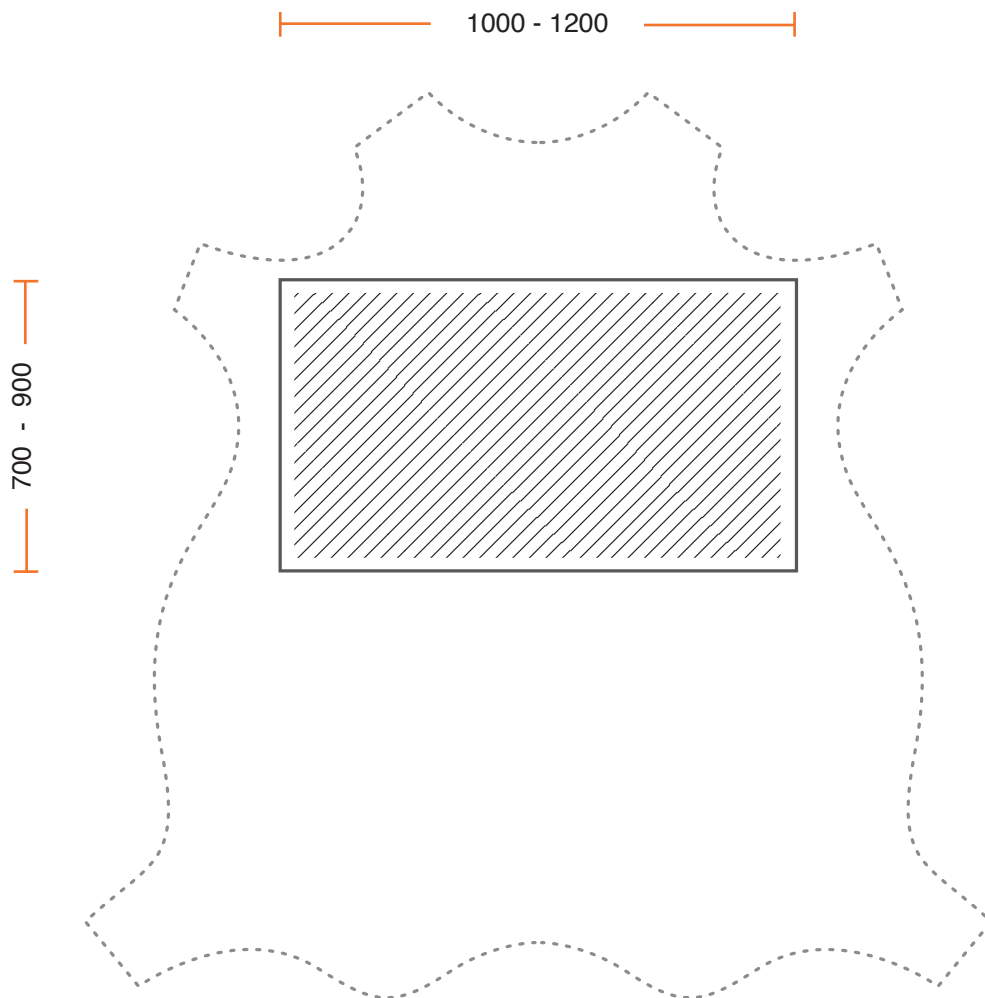

SADDLE

Cutting Sheet

Information is based on average hide sizes and should be used as an approximate guide only. Hide shapes and sizes vary.

Diagram below illustrates the largest approximate panel size that can be cut from this hide.

*All dimensions in millimetres.